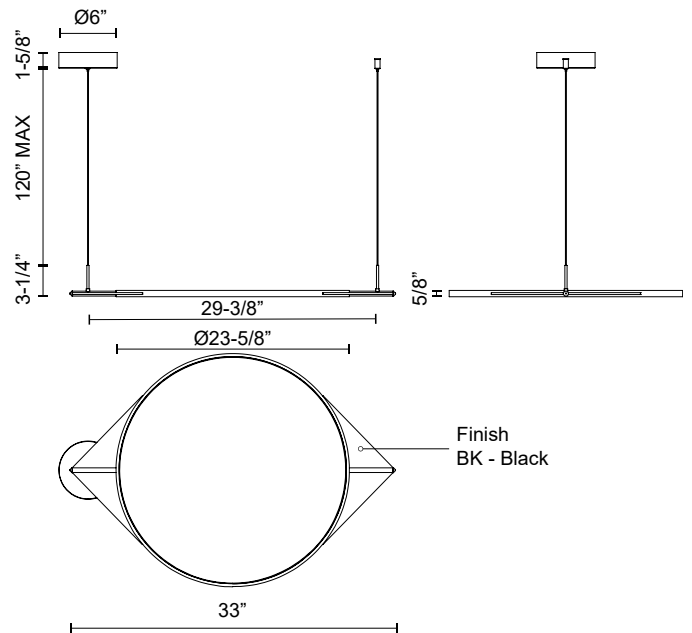

SERIF PD84436

PENDANTS

PROJECT

SPECIFICATION DETAILS

* For custom options, consult factory for details.

Fixture Dimensions	L33" x W23-5/8" x H5/8"
Light Source	LED with DC Driver
Wattage	22W
Total Lumens	1870lm
Delivered Lumens	1010lm*
Voltage	120V
Color Temperature	3000K
CRI (Ra)	90CRI
Optional Color Temps	2700K - 5000K Available, Minimum Order Quantities Apply
LED Rated Life	50,000 hours
Dimming	100% - 10%, TRIAC or ELV Dimmer (Not Included)
Adjustable	Yes
Wire Length	120" Max
Wire Type	Black Coaxial Wire
Minimum Hang Height	8"
Diffuser Details	Frosted Silicone Diffuser
Location	Dry
Warranty	5 Years
Canopy Dimensions	D6" x H1-5/8"

DESCRIPTION

The Serif Collection features clean, angular geometrics colliding in harmony. Minimal yet impactful, the rings of light seem to float organically in air. Each piece of the Serif Collection is adjustable to fit your style, from minimal and clean uniform rings, to free-form. This versatility makes it the perfect mixture of both two- and three-dimensional art depending on the ring formations you create.

KUZCO

19054 28TH AVENUE
SURREY - BC V3Z 6M3
CANADA

WWW.KUZCOLIGHTING.COM

COMMENT